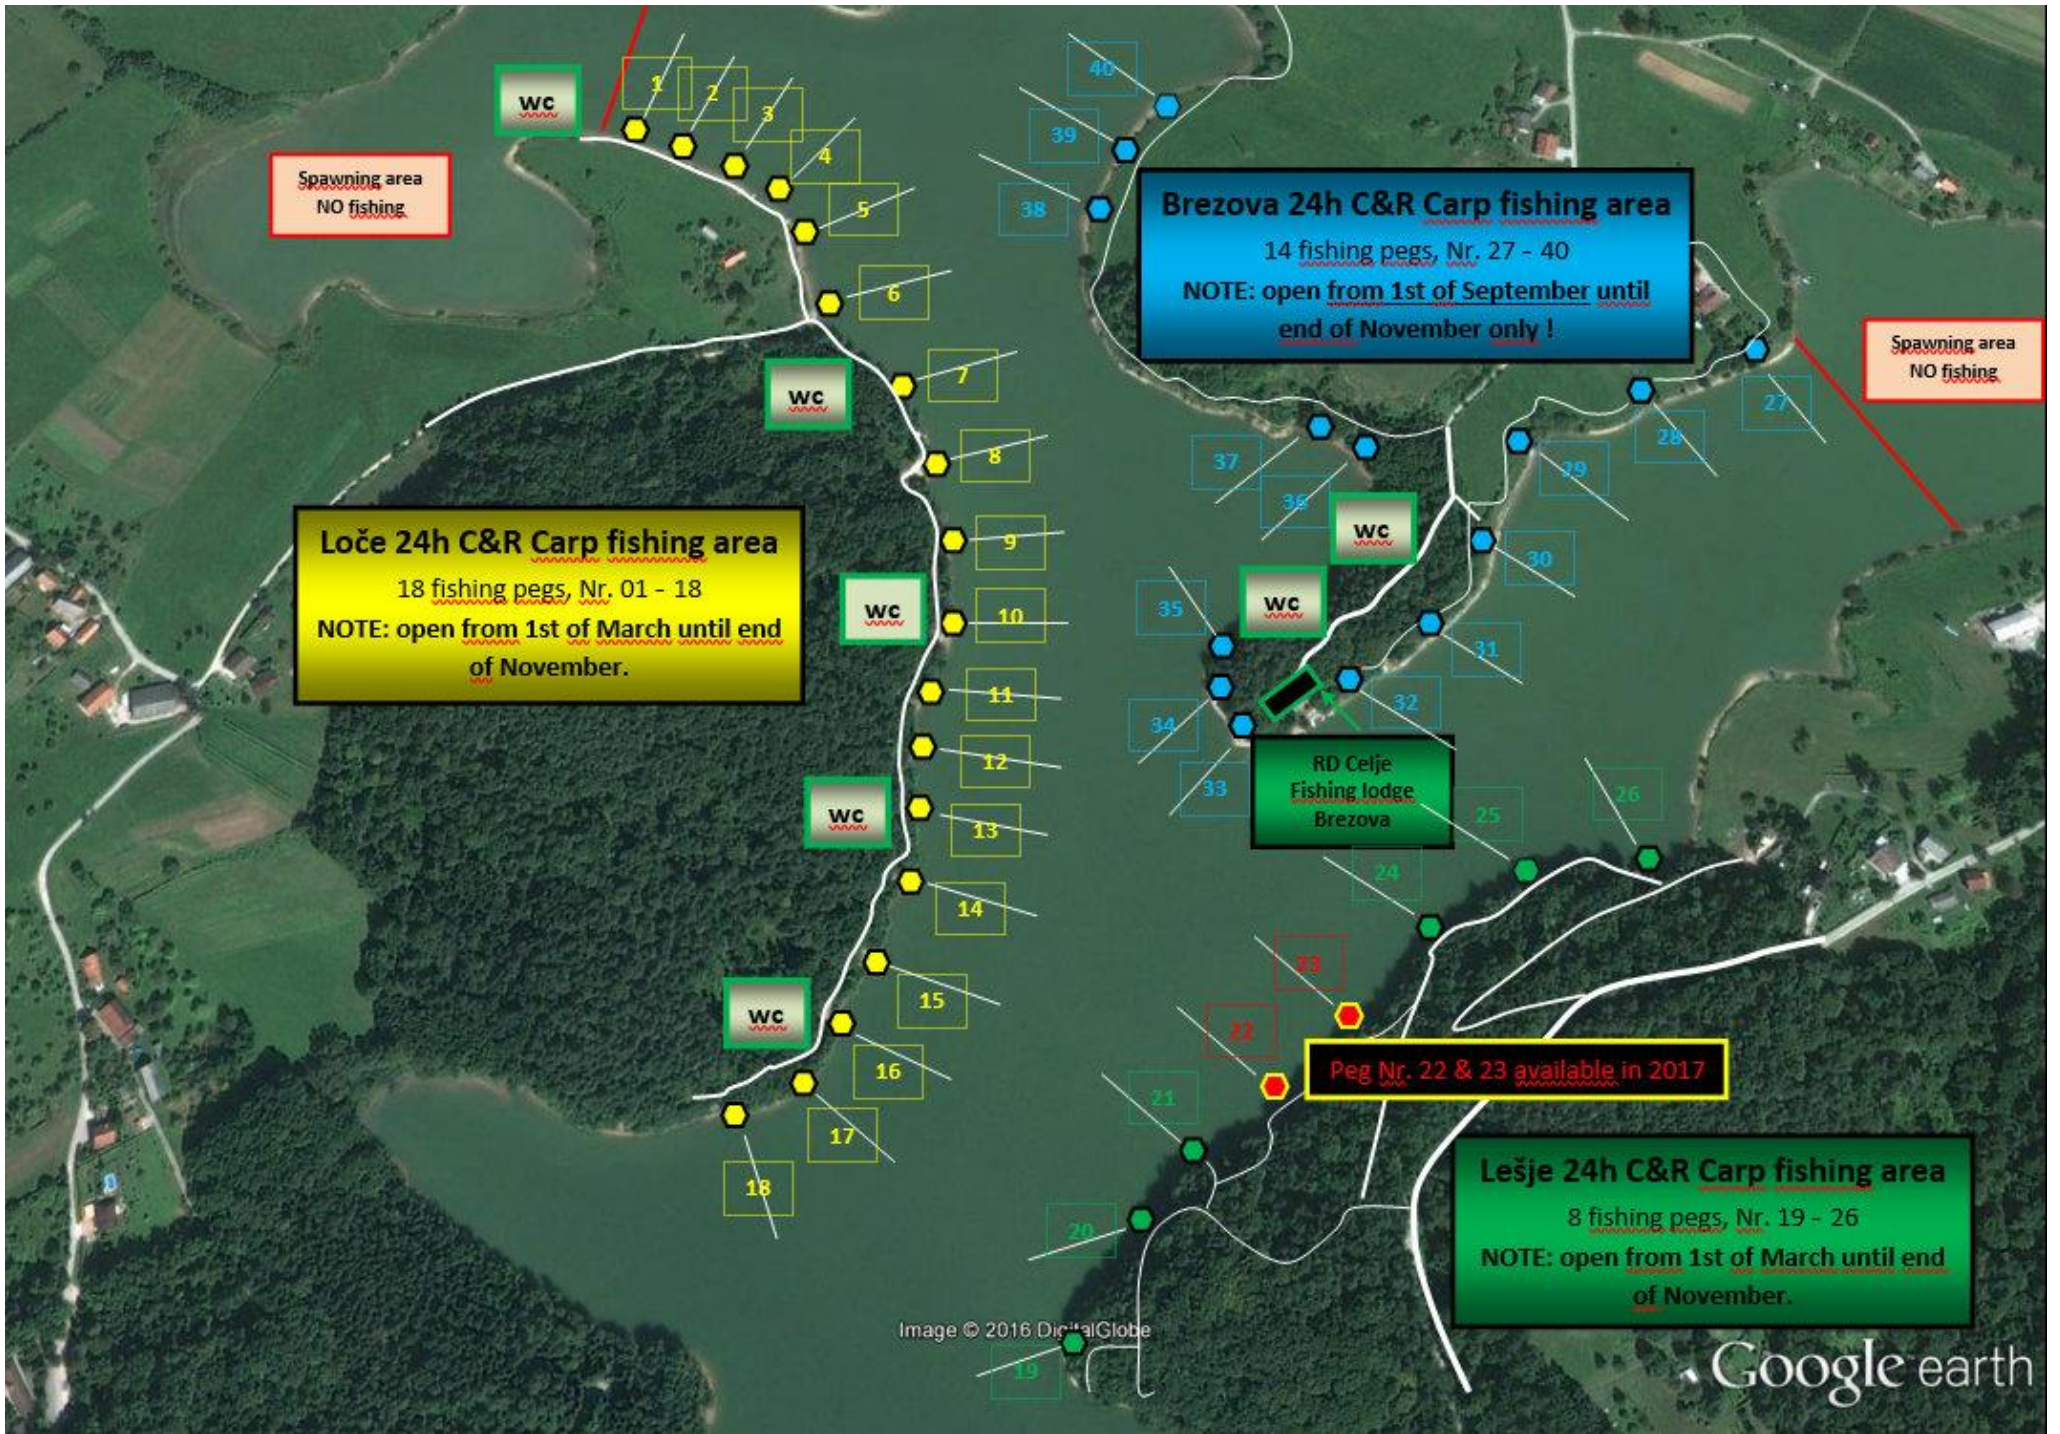

Spawning area
NO fishing

Brezova 24h C&R Carp fishing area
14 fishing pegs, Nr. 27 - 40
NOTE: open from 1st of September until
end of November only !

Spawning area
NO fishing

Loče 24h C&R Carp fishing area
18 fishing pegs, Nr. 01 - 18
NOTE: open from 1st of March until end
of November.

**RD Celje
Fishing lodge
Brezova**

Peg Nr. 22 & 23 available in 2017

Lešje 24h C&R Carp fishing area
8 fishing pegs, Nr. 19 - 26
NOTE: open from 1st of March until end
of November.